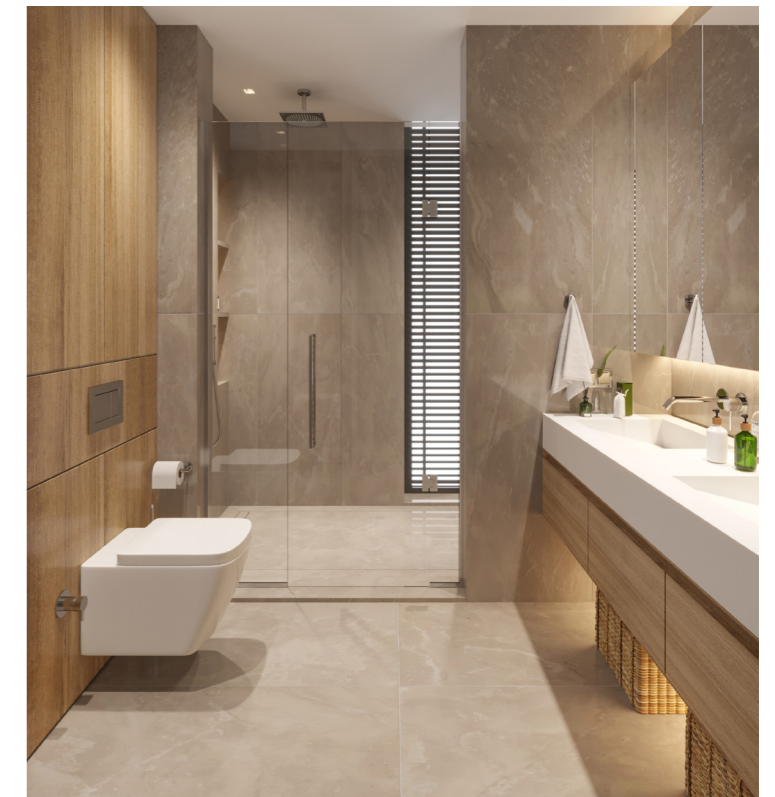

The master bedroom in Gümüşlük Silence villas is one of the largest and most exclusive spaces in the project. This spacious and airy room offers captivating views of both the pool and surrounding nature. With a balcony that brings residents closer to nature, the bedroom seamlessly combines comfort and aesthetics.

Designed in a bohemian style, this unique room blends natural wood details and rattan fabrics with warm colors. The bright and open atmosphere is enhanced with decorative paint applications, adding an elegant touch. The large en-suite bathroom features double sinks and ample space, providing residents with a luxurious spa experience. Every detail in this room is carefully crafted with natural materials, creating an ideal retreat for those seeking a peaceful and serene living environment.